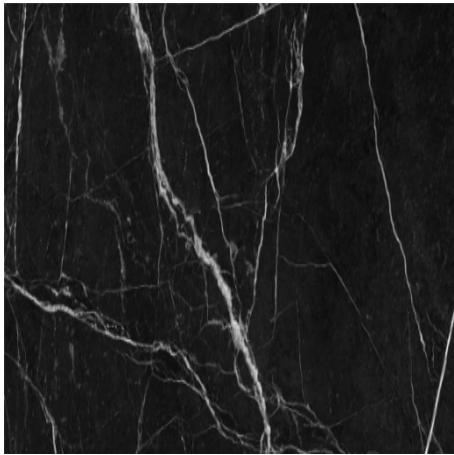

NEO FURY BLACK

Porcelain
Polished & Rectified
60x60cm