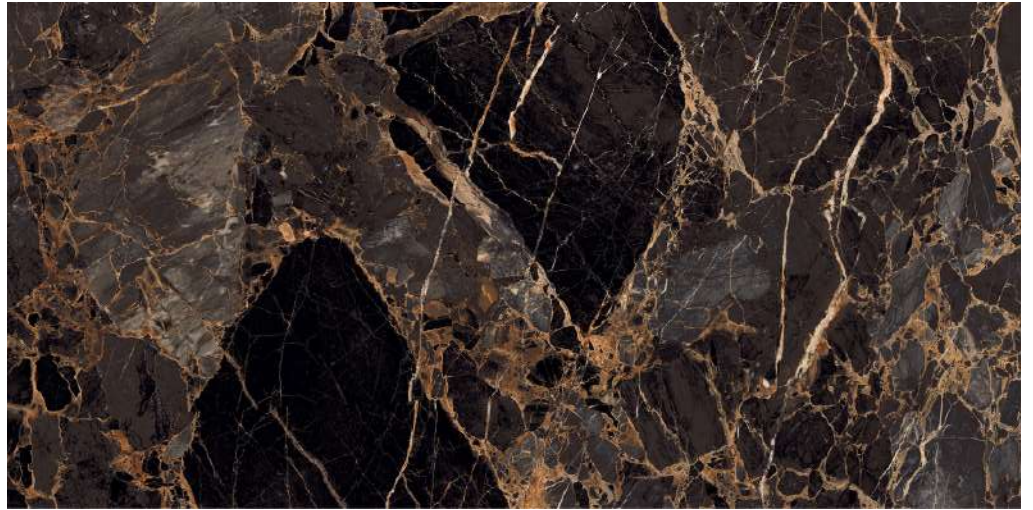

CARRARA

Porcelain
Polished & Rectified
80X160cm

CALCUTTA VENETTA

Porcelain
Polished & Rectified
80X160cm

ECLIPSE BLACK

Porcelain
Polished & Rectified
80X160cm

ENDLESS LEMURIAN NATURAL

Porcelain
Polished & Rectified
80X160cm