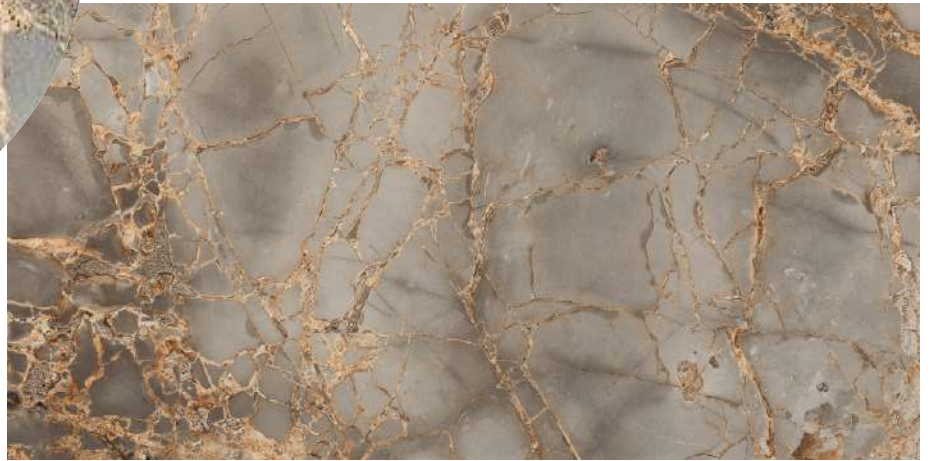

Porcelain, Rectified
Carving Matte Gloss
60X120cm

MARMO SILVESTRE PEARL

Porcelain, Rectified
Sronelo Carving
60X120cm

Use in
Floor & Wall

ABSIDE NOCE

Porcelain
Polished & Rectified
60X120cm

KAZAN GOLD

Nueva Textura