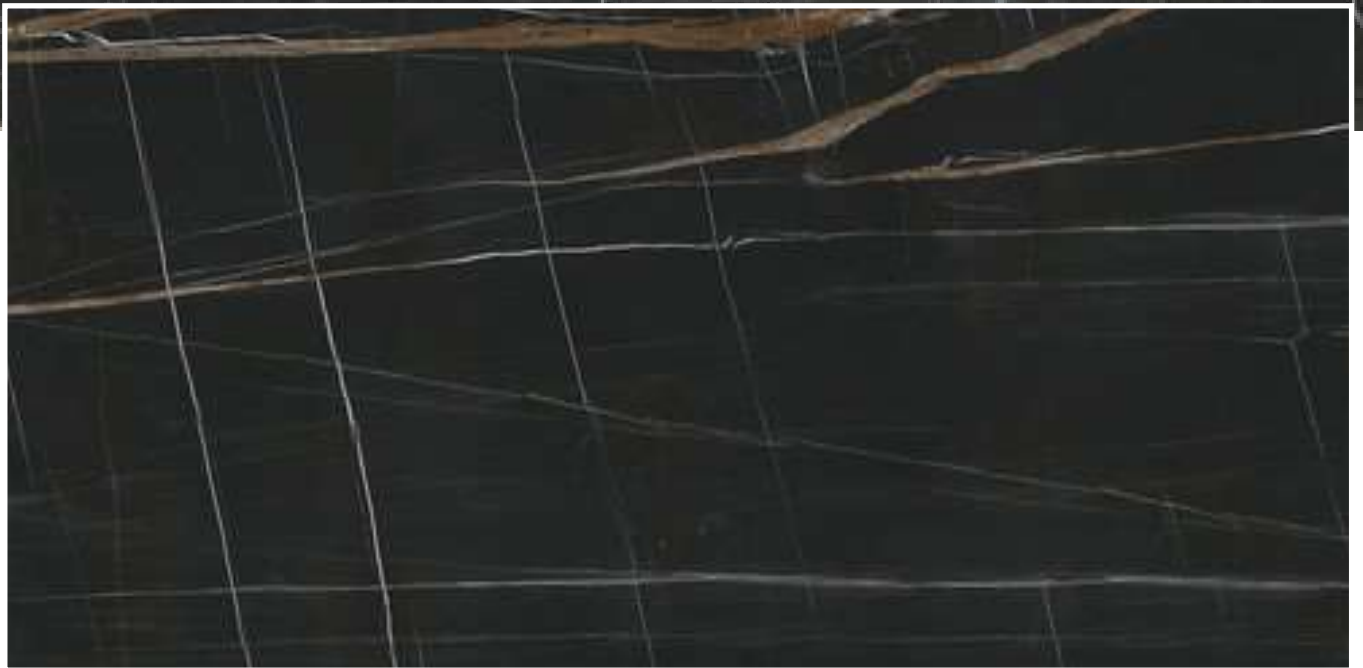

TITANIUM BLACK

Porcelain
Polished & Rectified
260x120cm

Use in
Floor & Wall