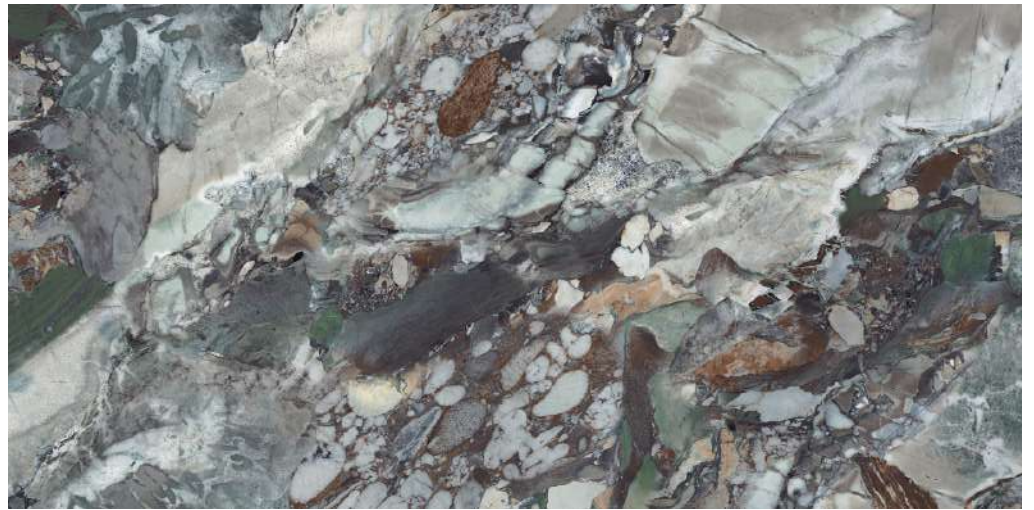

ADAGE GREEN

Porcelain
Polished & Rectified
80X160cm

Use in
Floor & Wall

STATUARIO PEARL

Porcelain
Polished & Rectified
80X160cm

VENETO

Porcelain
Polished & Rectified
80X160cm

DENALI