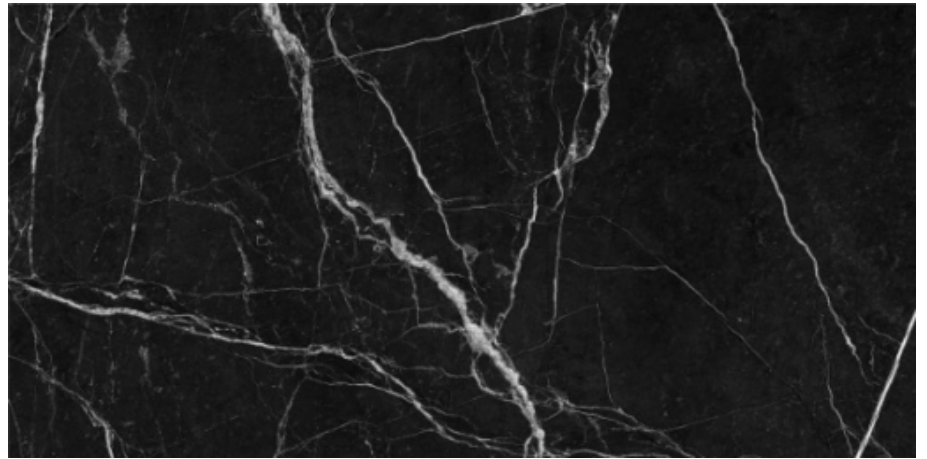

Porcelain
Satin & Rectified
59x118cm

SOLEIL

Porcelain
Matte & Rectified
59x118cm

NEO QSEC CARRARA

Porcelain
Polished & Rectified
60X120cm

NEO FURY BLACK

Porcelain
Polished & Rectified
60X120cm

Use in
Floor & Wall