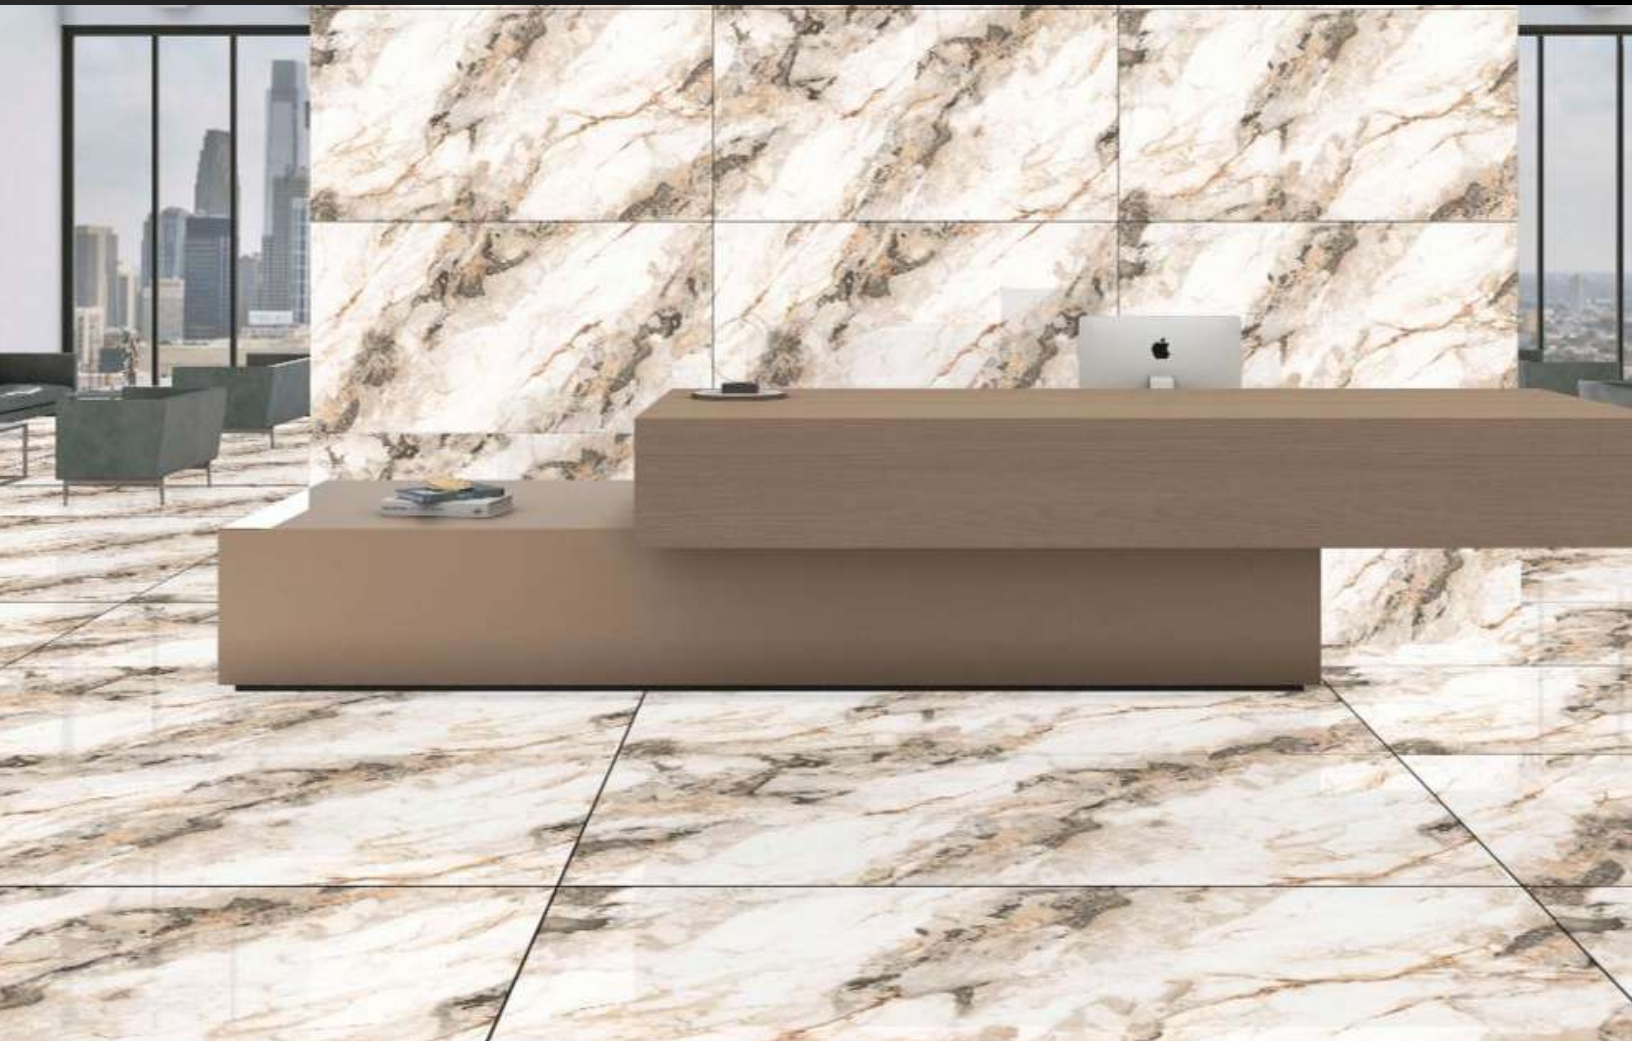

GS CAMEL GOLD

Porcelain, Rectified
Golden Gloss Carving
60X120cm