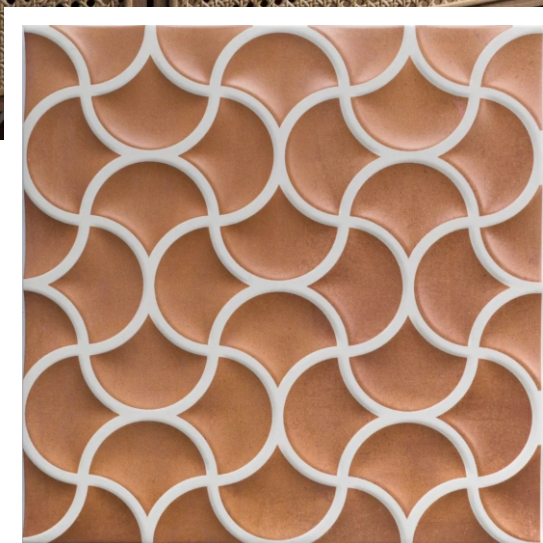

DIV BARI LATTICE COTTO

MATE

33X33CM | 8 PIEZAS P/CAJA | .89 M2 P/CAJA

Use in Wall