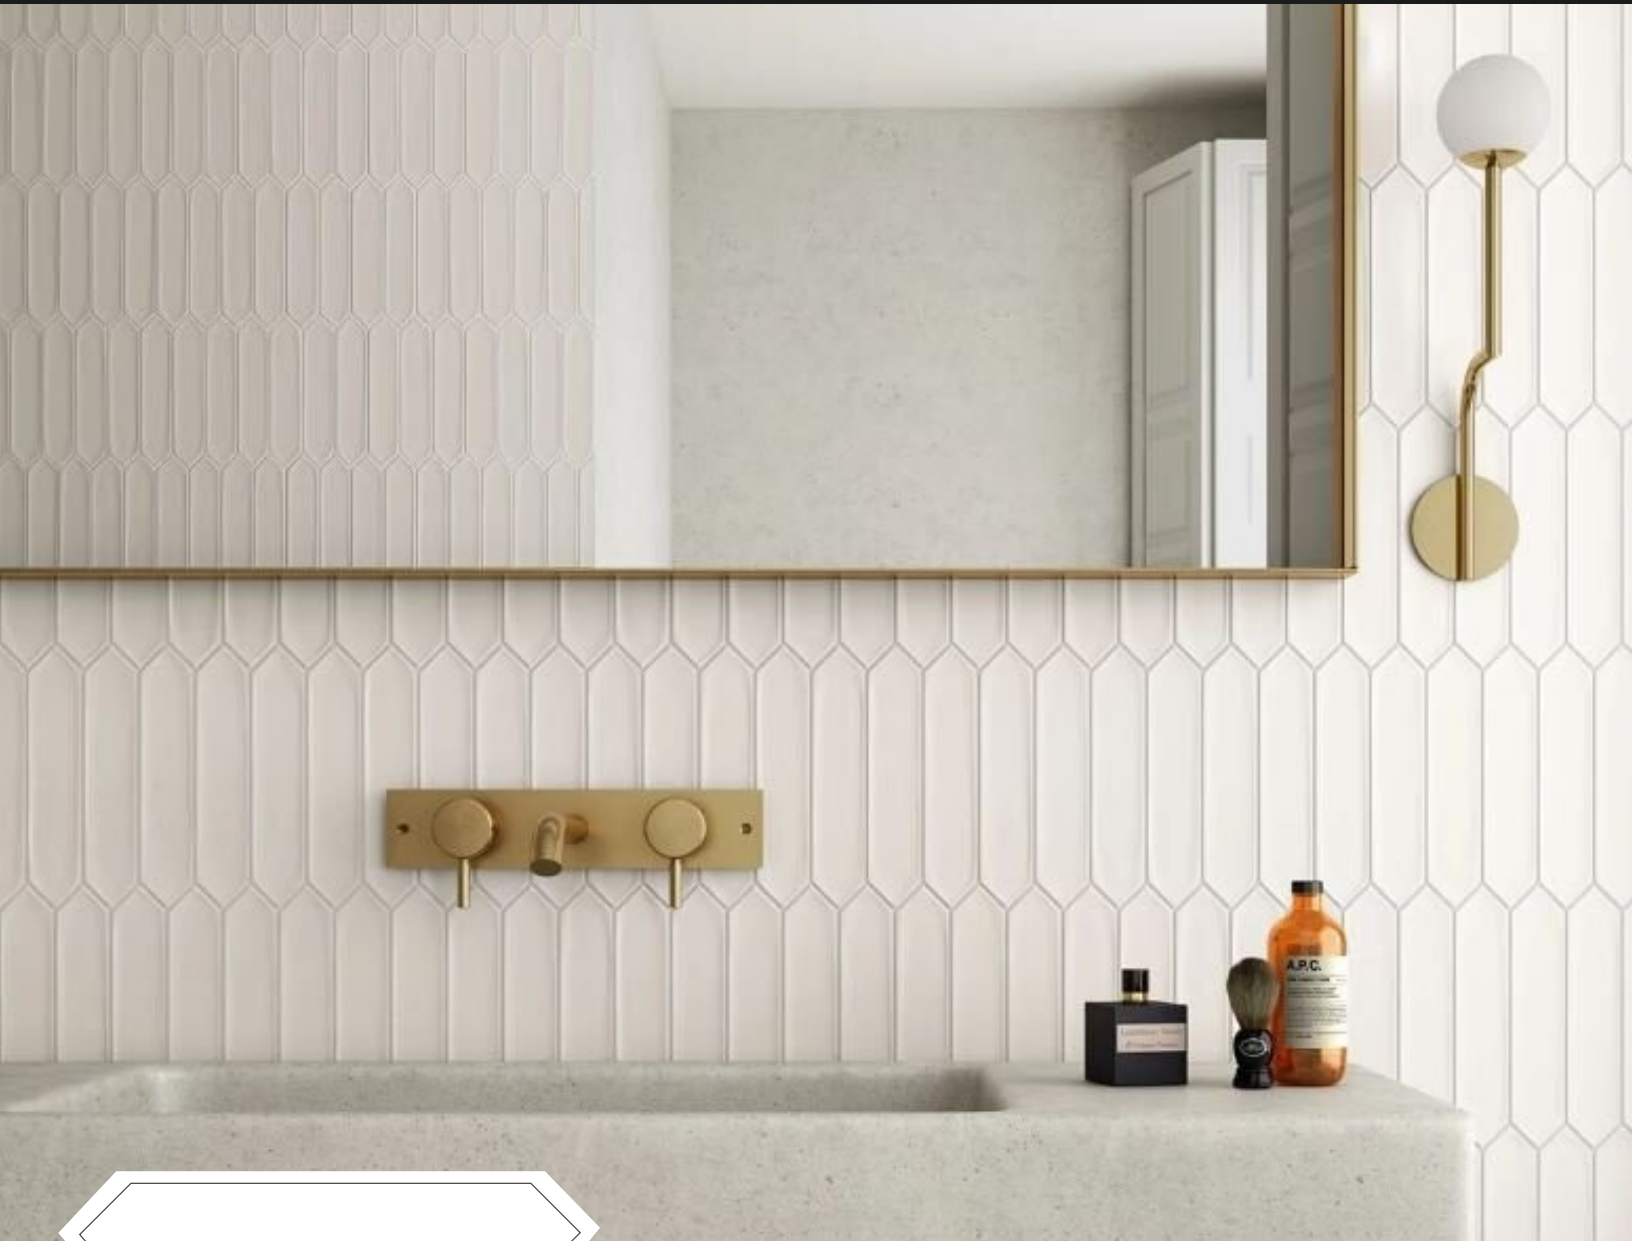

DIV PICKET LANCE

WHITE-MATE

5X25CM CADA PIEZA | 22 P/CAJA | .25 M2 P/CAJA

Use in Wall